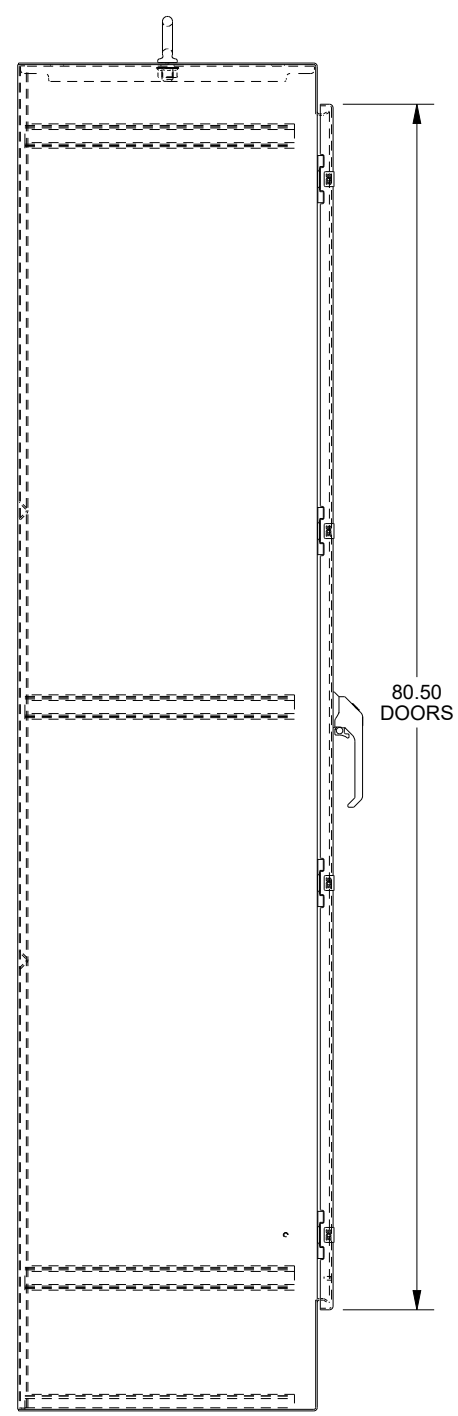

SAGINAW CONTROL & ENGINEERING

SCE-90EL4820SSFSD

BOTTOM VIEW

TOP VIEW

LEFT SIDE VIEW

FRONT VIEW

RIGHT SIDE VIEW

EXTERNAL REAR VIEW