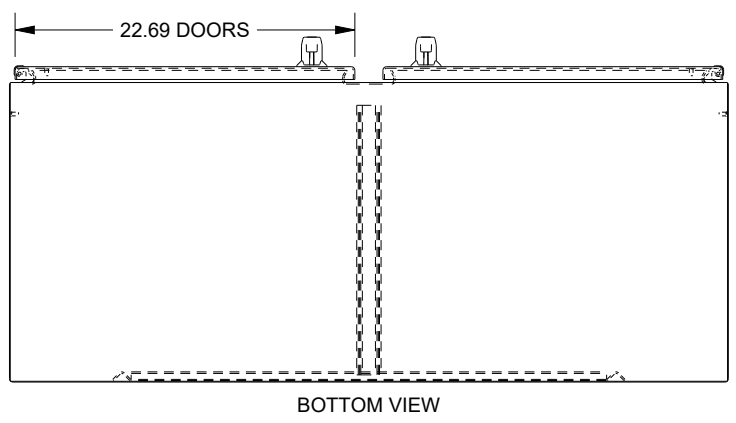

SAGINAW CONTROL & ENGINEERING

SCE-90EL4820SSFSD

BOTTOM VIEW

TOP VIEW

LEFT SIDE VIEW

FRONT VIEW

RIGHT SIDE VIEW

EXTERNAL REAR VIEW