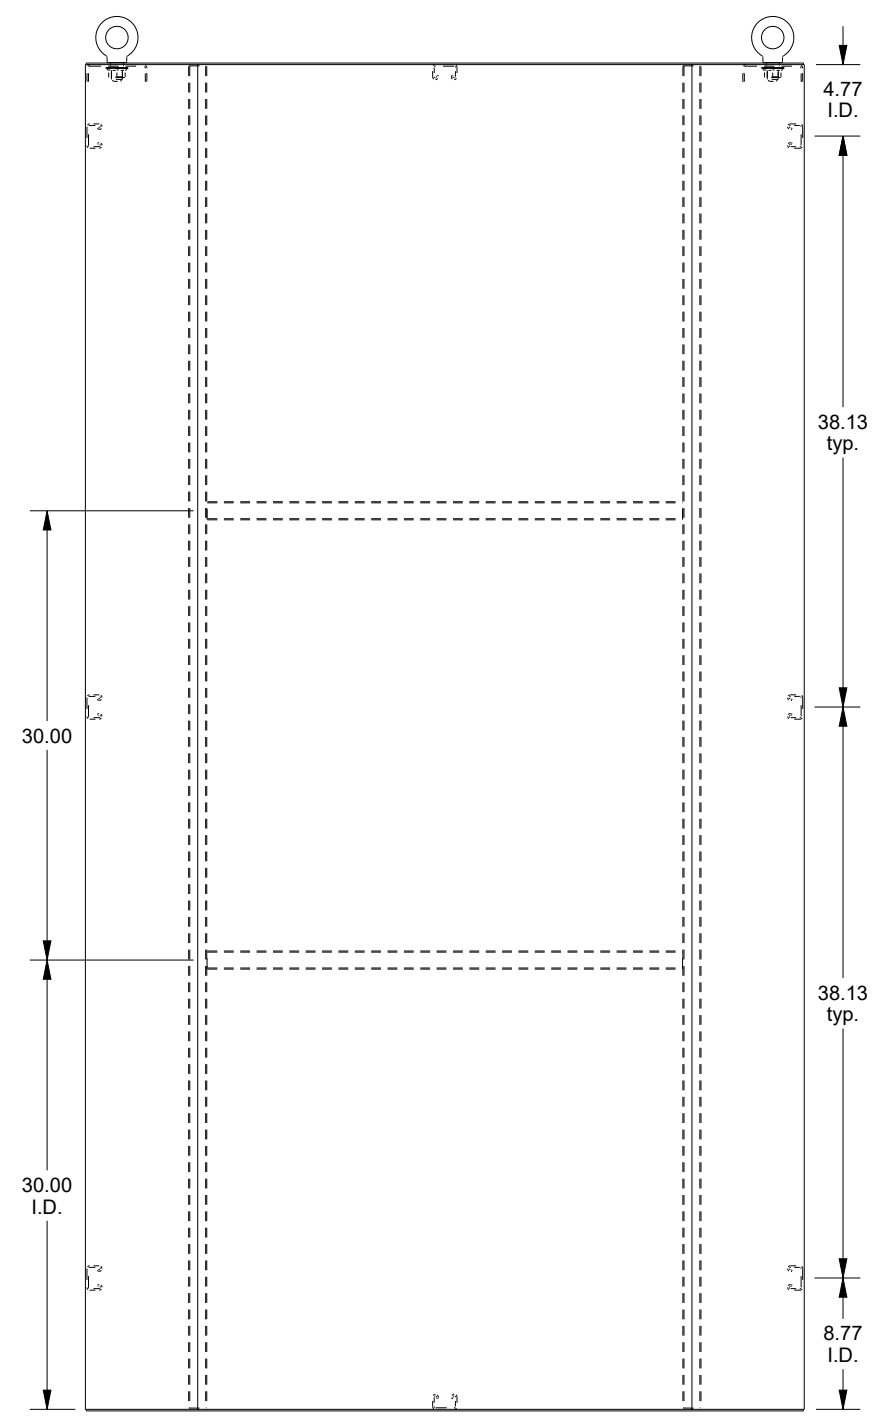

SAGINAW CONTROL & ENGINEERING

SCE-90EL4820SSFSD

BOTTOM VIEW

TOP VIEW

LEFT SIDE VIEW

FRONT VIEW

RIGHT SIDE VIEW

EXTERNAL REAR VIEW