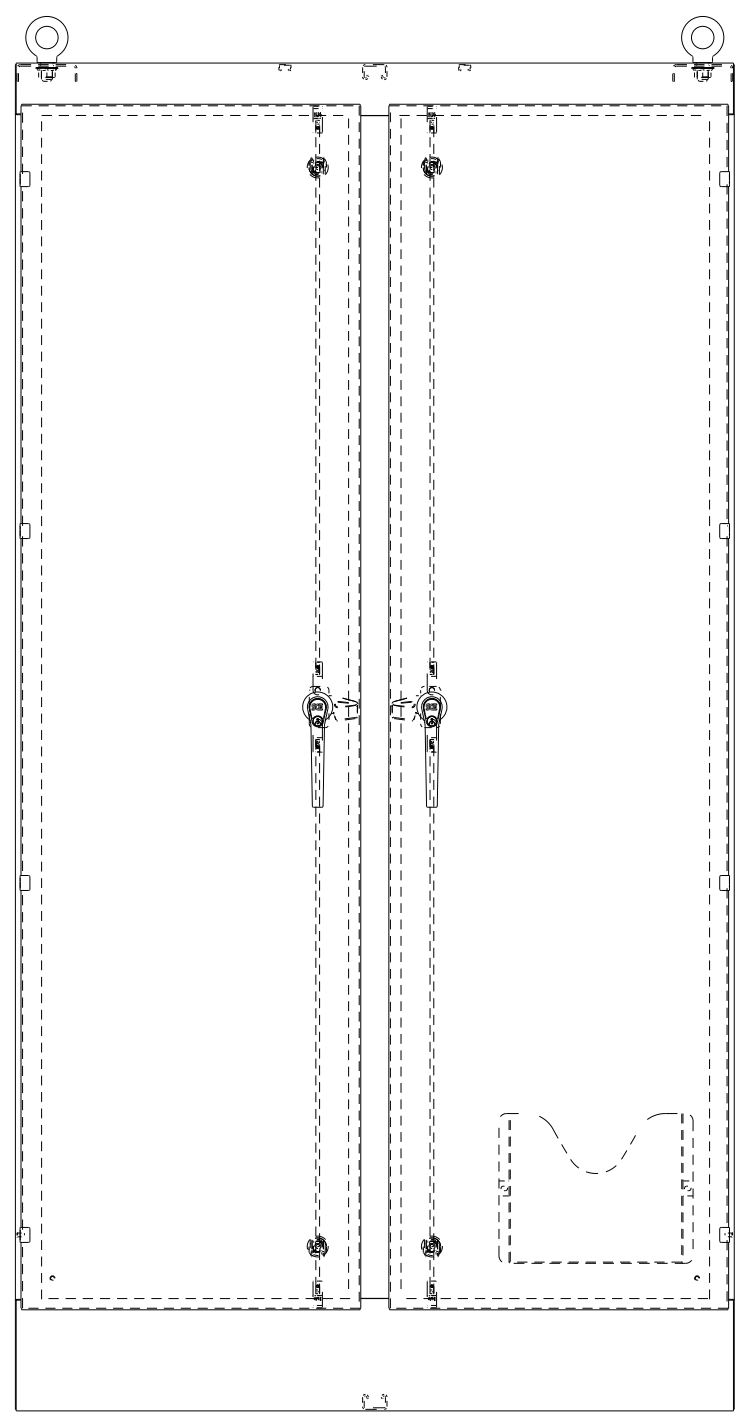

SAGINAW CONTROL & ENGINEERING

SCE-90EL4820SSFSD

BOTTOM VIEW

TOP VIEW

LEFT SIDE VIEW

FRONT VIEW

RIGHT SIDE VIEW

EXTERNAL REAR VIEW