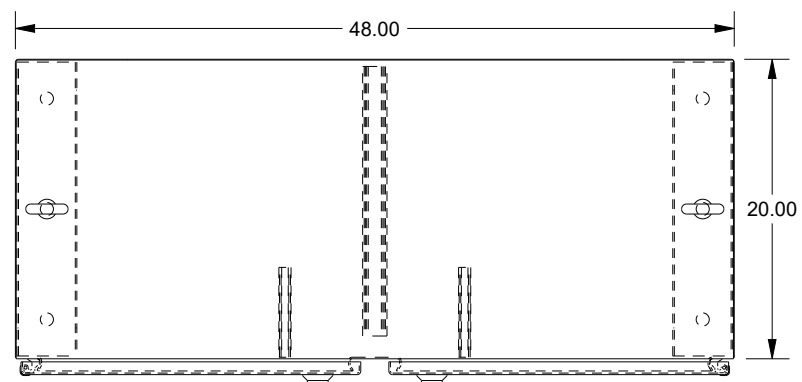

SAGINAW CONTROL & ENGINEERING

SCE-90EL4820SSFSD

BOTTOM VIEW

TOP VIEW

LEFT SIDE VIEW

FRONT VIEW

RIGHT SIDE VIEW

EXTERNAL REAR VIEW